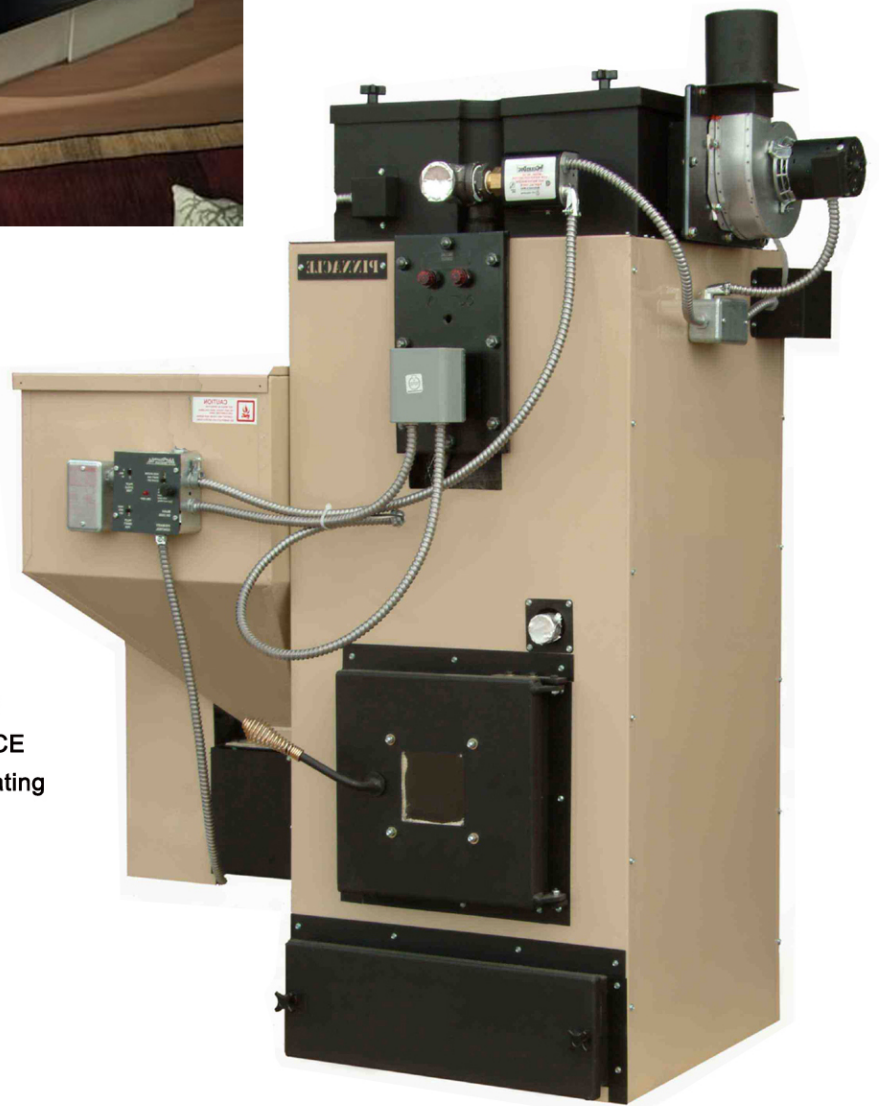

**AUTOMATED WOOD PELLET
WOOD STOVE INSERT**

Caminetti Montegrappa - Italy

**PINNACLE GBU - 130
WOOD PELLET FURNACE
With Built-in Hot Water Heating
130,000 BTU**

Traeger - Canada